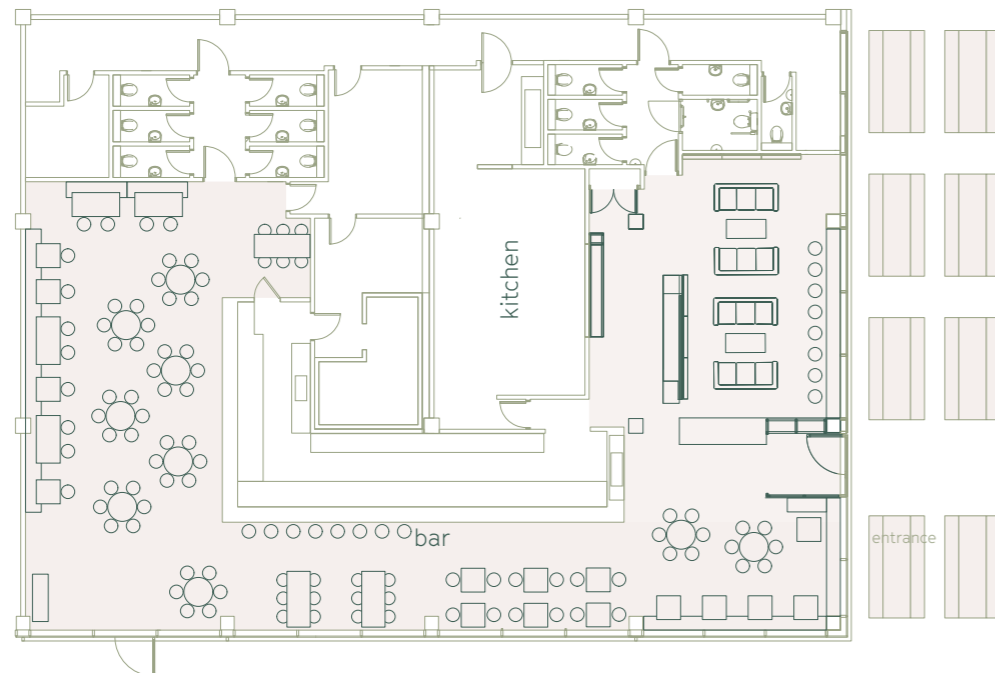

The Space

capacity 235 inside | 115 outside

- Bespoke Cocktail Menus
- Bowl Food & Canape Menus
- Banquet & Seated Dinners
- DJ & AV Equipment
- Terrace
- Party Games

- Meetings
- Disabled Access
- Cloakroom*
- Semi Private Hire
- Photobooth

*Available for full hire only

Packages

PACKAGE 1 | £50

Minimum 100 guests

Venue Hire
Cloakroom
Security
Welcome drink

-
2 Drink tokens per guest
3 canapes & 3 bowls per person

PACKAGE 2 | £70

Minimum 100 guests

Venue Hire
Cloakroom
Security
Welcome drink

-
4 Drink tokens per guest
(Beer, Wine & Soft Drinks)
4 canapes & 4 bowls per person

PACKAGE 3 | £85

Minimum 50 guests

Venue Hire
Cloakroom
Security
Welcome drink

-
4 hour unlimited drinks
(Beer, Wine & Soft Drinks)
4 canapes & 4 bowls per person

PACKAGE 4 | £100

Minimum 50 guests

Venue Hire
Cloakroom
Security
Welcome drink reception
45mins of bubble

-
4 hour unlimited drinks
(Beer, Wine & Soft Drinks)
4 canapes & 4 bowls per person
DJ

Add a DJ to your booking for **£500**

Upgrade to spirits and cocktails for an extra **£12.5** per person

Live Entertainment packages available upon request

All pricing exclusive of VAT and subject to change

Cloakroom only available for full venue hire